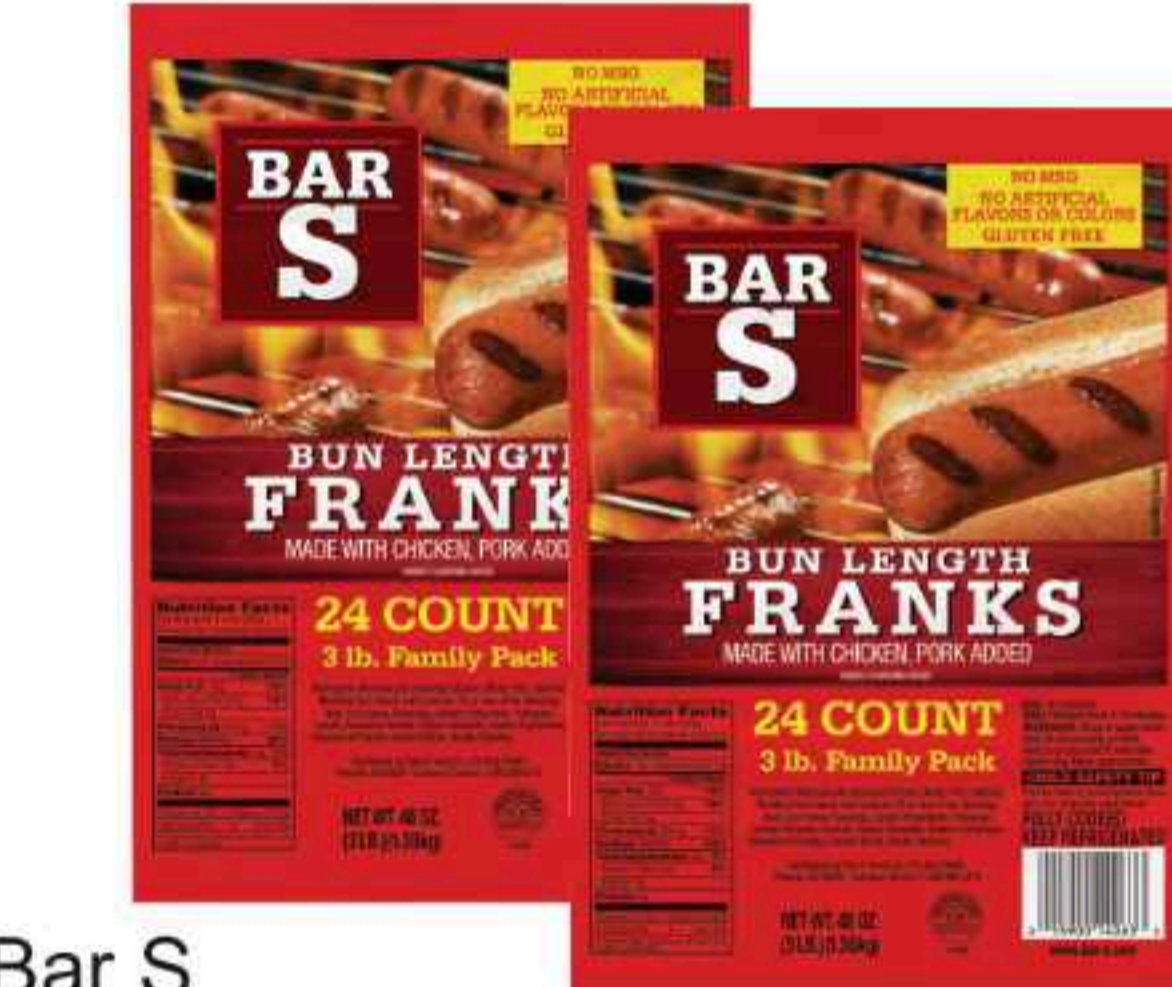

Owens **Sausage**
Select Varieties 12-16 oz. rolls, links or patties **\$2.99**

Crav'N Flavor **Classic Mini Corn Dogs**
40 ct. bag **\$7.99**

Bar S **Franks**
bun length, jumbo chicken or meat Select Varieties 1 lb. **\$2.29**

Bar S **Chopped Ham**
2 lb. **\$8.49**

Bar S **Classic Bologna**
5 lb. chub **\$11.99**

Bar S **Smoked Sausage**
2.5 lb. family pack classic or polish **\$7.79**

Bar S **Hot Links**
42-48 oz. family pack original or jalapeño cheddar **\$10.99**

Bar S **Bun Length Meat Franks**
3 lb. family pack **\$6.99**

Bar S **Smoked Bacon**
12 oz. regular or thick sliced **\$4.99**

Reser's **Main St. Bistro Twice Baked Potatoes**
20 oz. signature or double cheese **\$4.99**